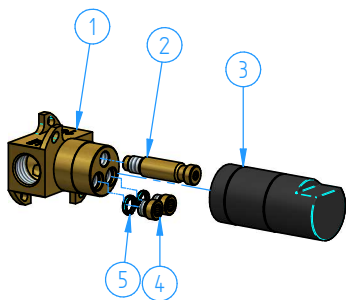

5	BR003-11	O.ring 7,65x1,78	2
4	KHDS2-03	Plug	2
3	KHDS2-04	Protection	1
2	KHDS2-02	Mixer pin	1
1	KHDS2-01	Concealed mixer body	1
ID Number	Code	Description	Pcs

				Sheet 1 of 2	
N°	REVIEW	Date		Scale 1:3	
Description				Material	
"Shut-off" kit with mixer, push-button hand shower and 100 cm flexible hose				Weight 0 kg	
Code KHDS2-00	Date of issue 07/06/2019	Chamfers not quoted 0.5x45°		hotbath italian bathroomware