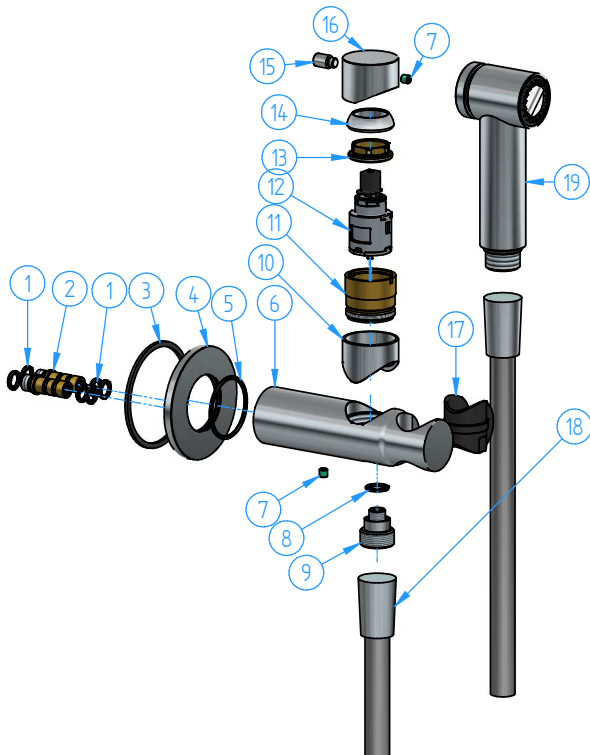

19	FKM18-002	Pull-out hand shower	1
18	M015-001	Flexible hose	2
17	CB077-10	Anti-scratch plastic insert	1
16	L005-MAN	Handle body	1
15	KHDS2-10	Handle pin	1
14	L004-04	Dome	1
13	L004-05	Locking nut for cartridge	1
12	B002-001	Cartridge	1
11	L004-03	Locking nut for cartridge cover	1
10	KHDS2-07	Cartridge cover	1
9	B077-25	1/2" Connection	1
8	B077-05	O.ring 10.82x1.78	1
7	M437-10	Dowel M5x5	2
6	KHDS2-06 rel1	Mixer body	1
5	CB029-04	O.Ring 35x2	1
4	KHDS2-09	Wall flange	1
3	CB031-05 R1	Gasket	1
2	KHDS2-08	Connection	2
1	BR003-11	O.ring 7,65x1,78	6
ID Number	Code	Description	Pcs